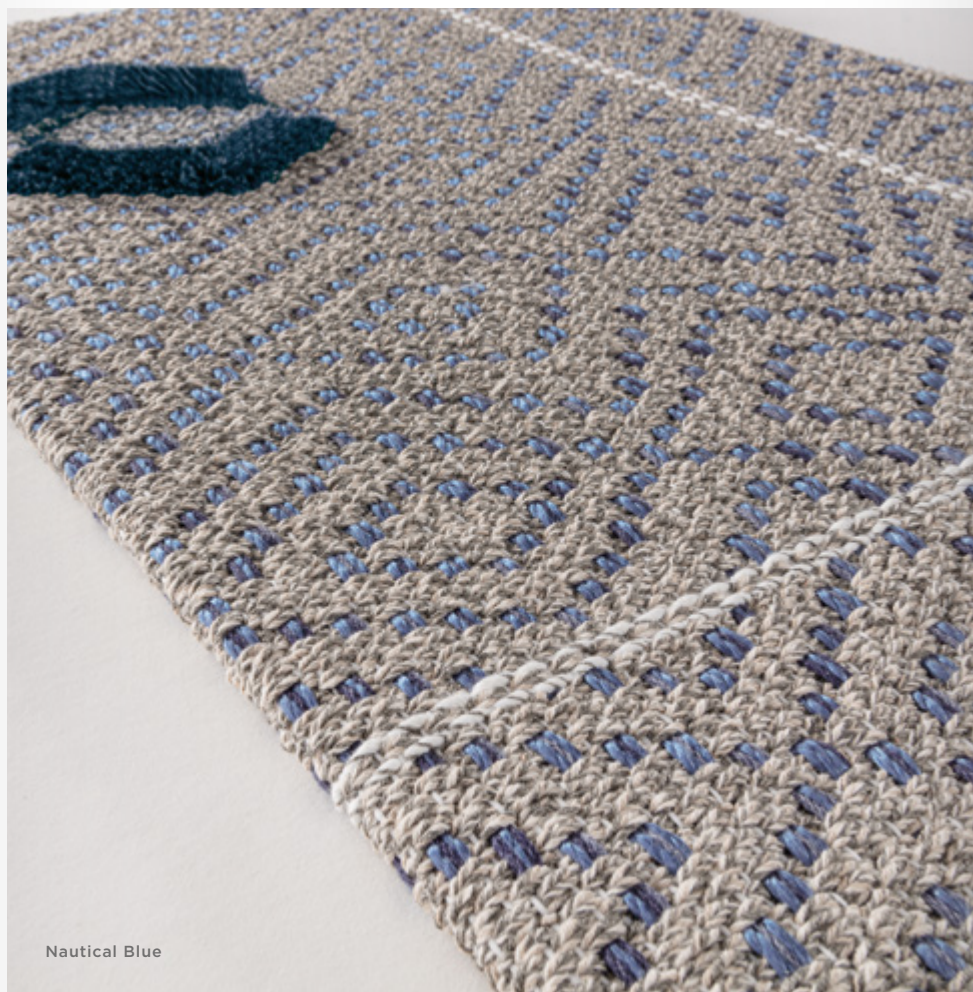

Alfresco Dune

90% acrylic, 7% PVC, 3% PP

3,80 x 20 m

9 mm

3,15 kg/m²

Ffl

EN 1307 - CLASS 23

Nautical Blue